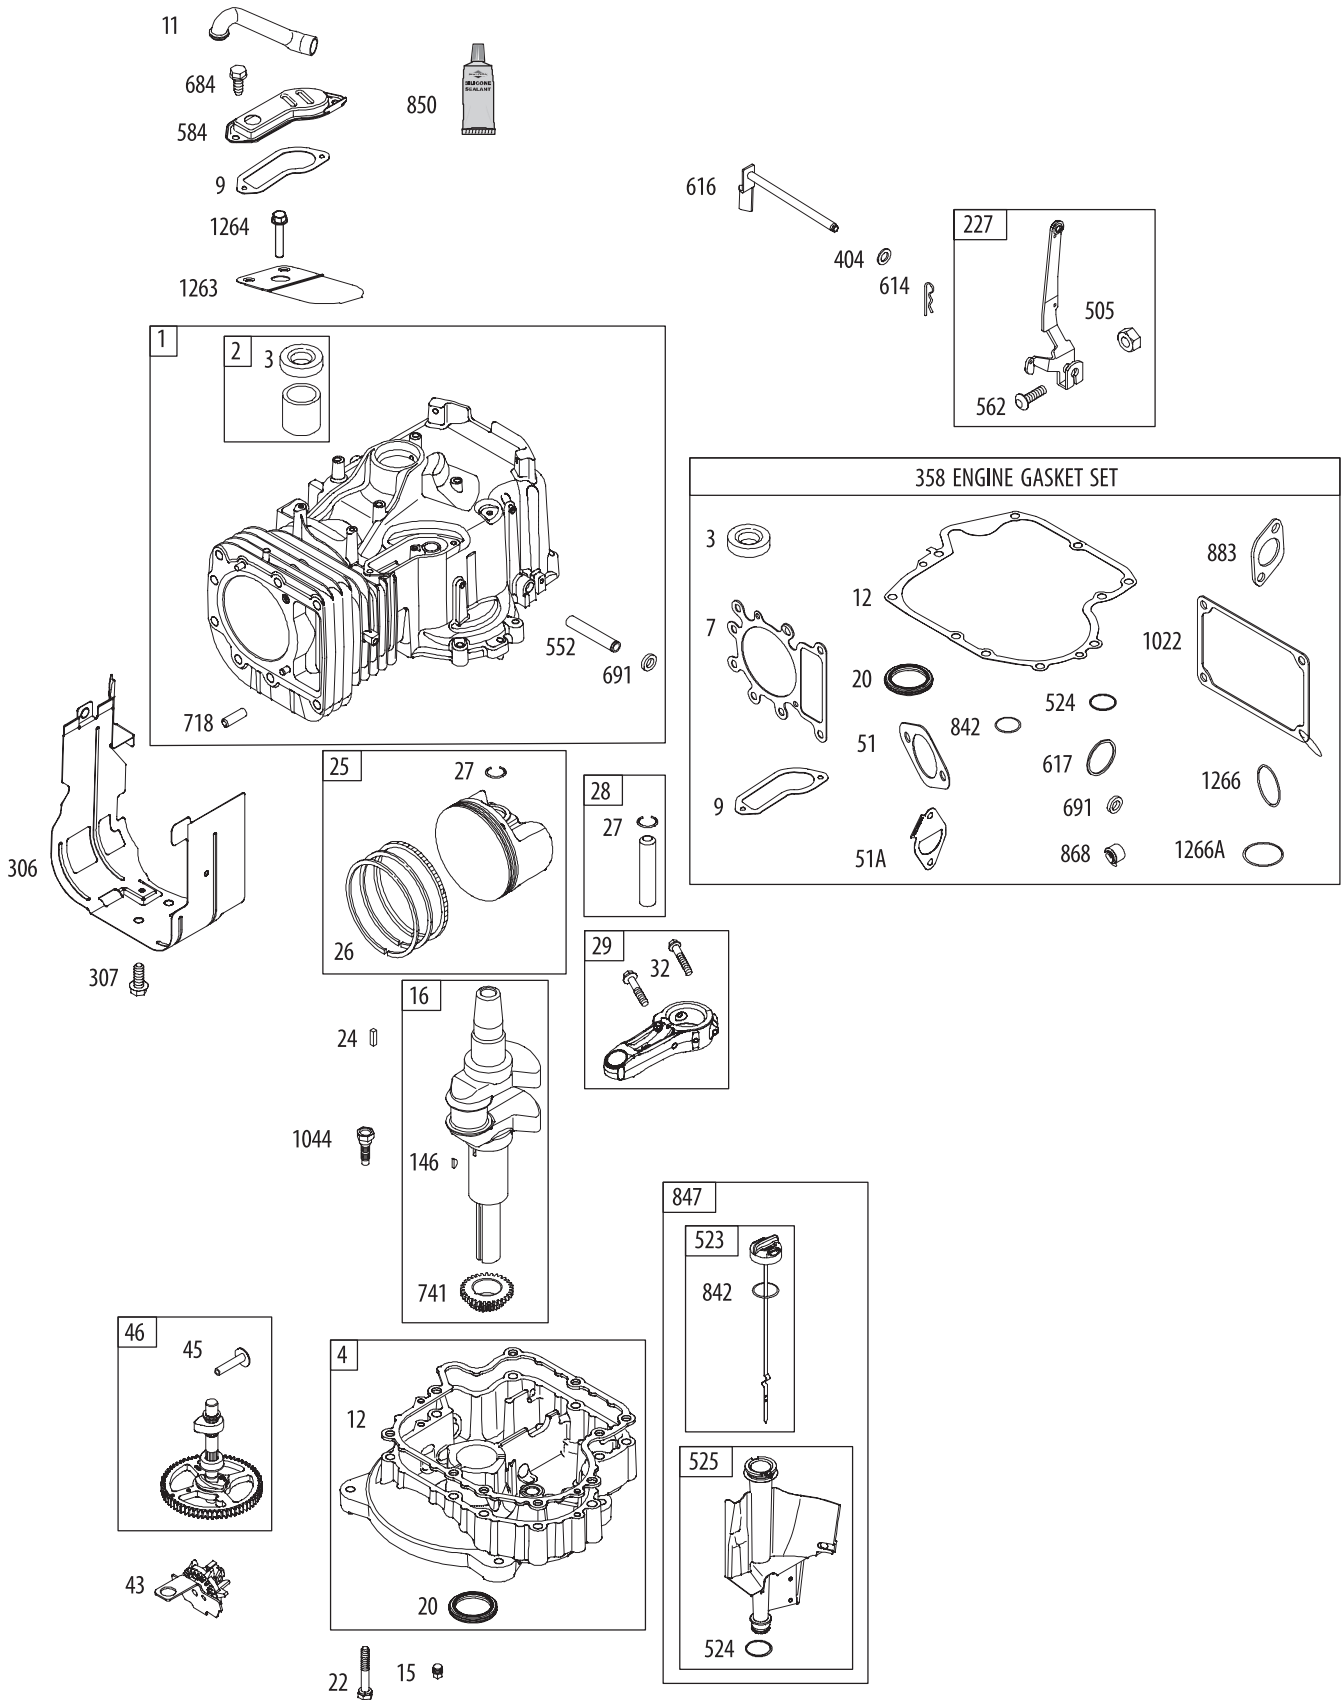

Tecumseh Transmission

Ref. No.	Part No.	Description
1	TC-772147	Transaxle Cover
2	TC-780086A	Needle Bearing (1/2" long)
3	TC-770128A	Transaxle Case
4	TC-776395	Countershaft
5	TC-776409	Output Shaft
6	TC-778364	Spur Gear (38T-PM/SER)
6A	TC-778369	Spur Gear (15T-PM/SER)
7	TC-778330	Spur Gear (11T-PM/SER)
8	TC-792180A	Shift Key Set (Qty. 2)
9	TC-784352	Shift Collar
10	TC-784378	Shift Rod & Fork Assembly
11	TC-778334	Bevel Gear (30T-PM)
12	TC-778309	Input Bevel Pinion (13T-PM)
13	TC-778368	Bevel Gear 13T (Incl. ref. 13 & 14)
14	TC-778368	Bevel Gear 13T (Incl. ref. 13 & 14)
15	TC-778370	Ring Gear (43T)
17	TC-786188	Drive Pin
18	TC-786102	Spacer (1.130" x .695")
20	TC-792077A	Ball (Stainless Steel 5/16" dia.)
21	TC-792211	Screw, 3/8-16 x 3/8"
22	TC-792079	Spring
25	TC-792073A	Screw, 1/4-20 x 1-1/4"
25A	TC-792177	Screw, 1/4-20 x 1-3/8"
26	TC-792125	Retaining Ring-package of 2
27	TC-792035	Retaining Ring
28	TC-788040	Retaining Ring
29	TC-780072	Washer .627" ID .031"
29A	TC-780160	Thrust Washer (.563" ID x .031")
29B	TC-780051	Thrust Washer (.762" ID X .031")
30	TC-780108	Shift Washer (Cupped)
31	TC-780001	Washer .750" ID .56"
31A	TC-780195	Washer .750" ID .062
32	TC-788083	Oil Seal 5/8"
32A	TC-792001	O Ring (.823" OD)
34	TC-780194	Bushing (.563")
35	TC-780193	Flanged Bushing (.625" ID)
35A	TC-780197	Flanged Bushing (.751" ID)

Ref. No.	Part No.	Description
36	TC-790075	Brake Disk
37	TC-790007	Brake Pad Plate
38	TC-799021A	Brake Pad (pkg. of 2)
39	TC-786026	Dowel Pin .3125" x .750"
40	TC-792076A	Washer .312" ID .059"
41	TC-790104	Brake Lever
42	TC-792177	Screw 1/4-20 x 1-3/8"
43	TC-792075	Lock Nut 5/16-24
44	TC-790025	Brake Pad Holder
46	TC-786086	Bracket
47	TC-775146	Axle (10.719" long) (Incl. 26)
48	TC-775147	Axle (15.312" long) (Incl. 26)
49	TC-778338	Spur Gear (27T-PM/IC)
50	TC-778342	Spur Gear (22T-PM/IC)
51	TC-778313	Spur Gear (19T-PM/IC)
52	TC-778350	Spur Gear (16T-PM/IC)
56	TC-778337	Spur Gear (13T-PM/SER)
57	TC-778341	Spur Gear (18T-PM/SER)
58	TC-778351	Spur Gear (21T-PM/SER)
59	TC-778349	Spur Gear (24T-PM/SER)
63	TC-786071	Countershaft Spacer 1-1/8" x 3/8"
64	TC-786072	Brake Shaft Spacer 1-3/8" x 3/8"
65	TC-780189	Washer .563" ID .062
66	TC-776472	Input Shaft
67	TC-776396	Brake Shaft
69	TC-792170	Retaining Ring (.75" x .042")
70	TC-786187	Spacer (.890")
71B	TC-788092	O-Ring
76	TC-780090	Flat Washer (1.128" ID x .058")
77	TC-788078A	Retaining Ring (1.125" x .050")
79	TC-792144	Spring
82	TC-778333	Bevel (30T) & Spur Gear
83	TC-778338	Spur Gear (27T-PM/IC)
85	TC-792154	Oil Fill Plug
87	TC-788089A	Oil Seal 9/16" ID
157	TC-788088A	Oil Seal 3/4" ID

Briggs & Stratton Engine Model 215807